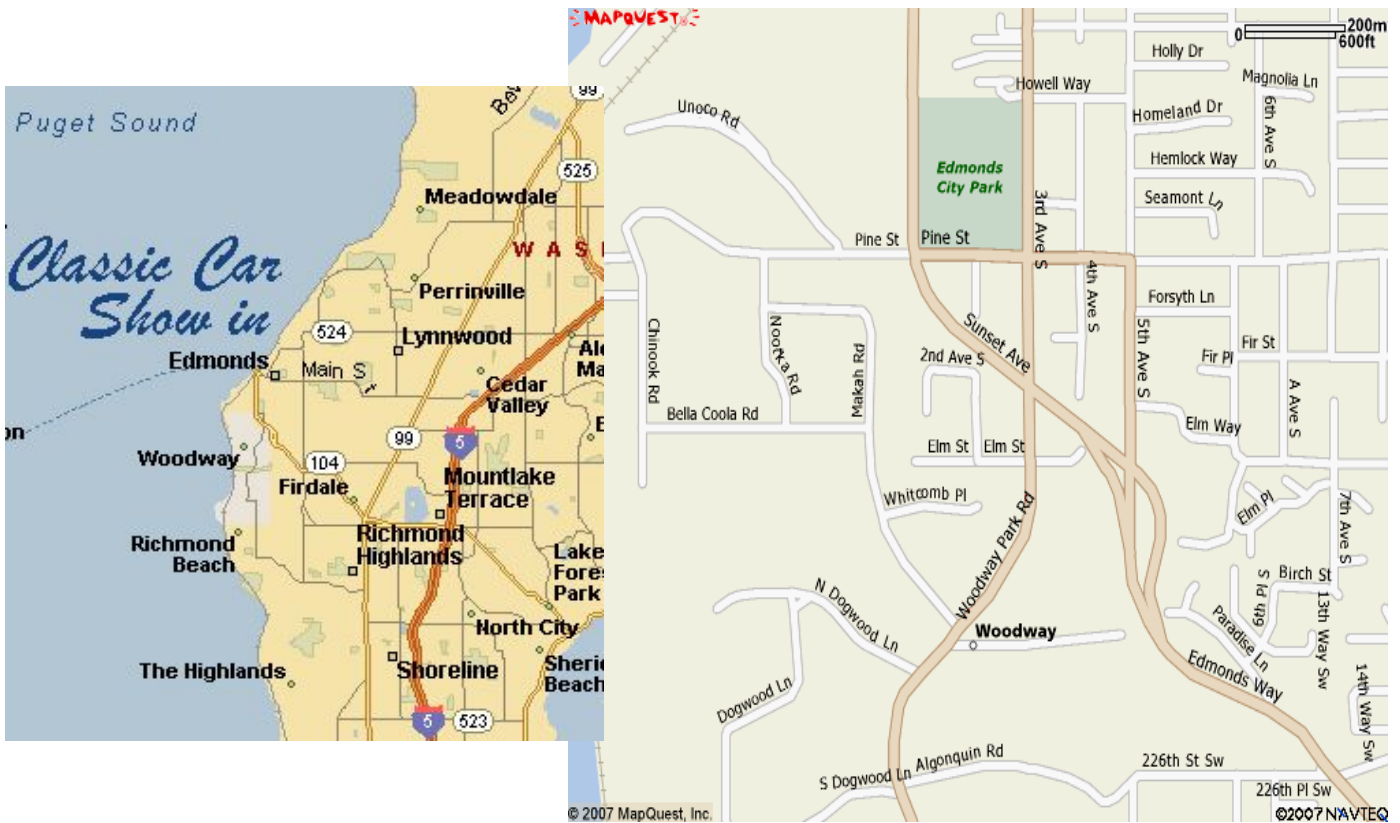

We appreciate your participation and hope you enjoy this family show in downtown Edmonds. Both the Greater Edmonds Chamber of Commerce and Edmonds merchants and restaurants join in welcoming you to this event.

HOW TO GET HERE

1. From Highway 5, take Exit 177 (Edmonds/Kingston Ferry) and follow Route 104 West which becomes Edmonds Way.
2. Continue west on Edmonds Way, through intersection @ 226th Street S.W. Stay to the left (do not take the Kingston Ferry exit). Edmonds Way will become 5th Avenue South as you come into downtown Edmonds. Staging lanes will be on 5th Avenue South.