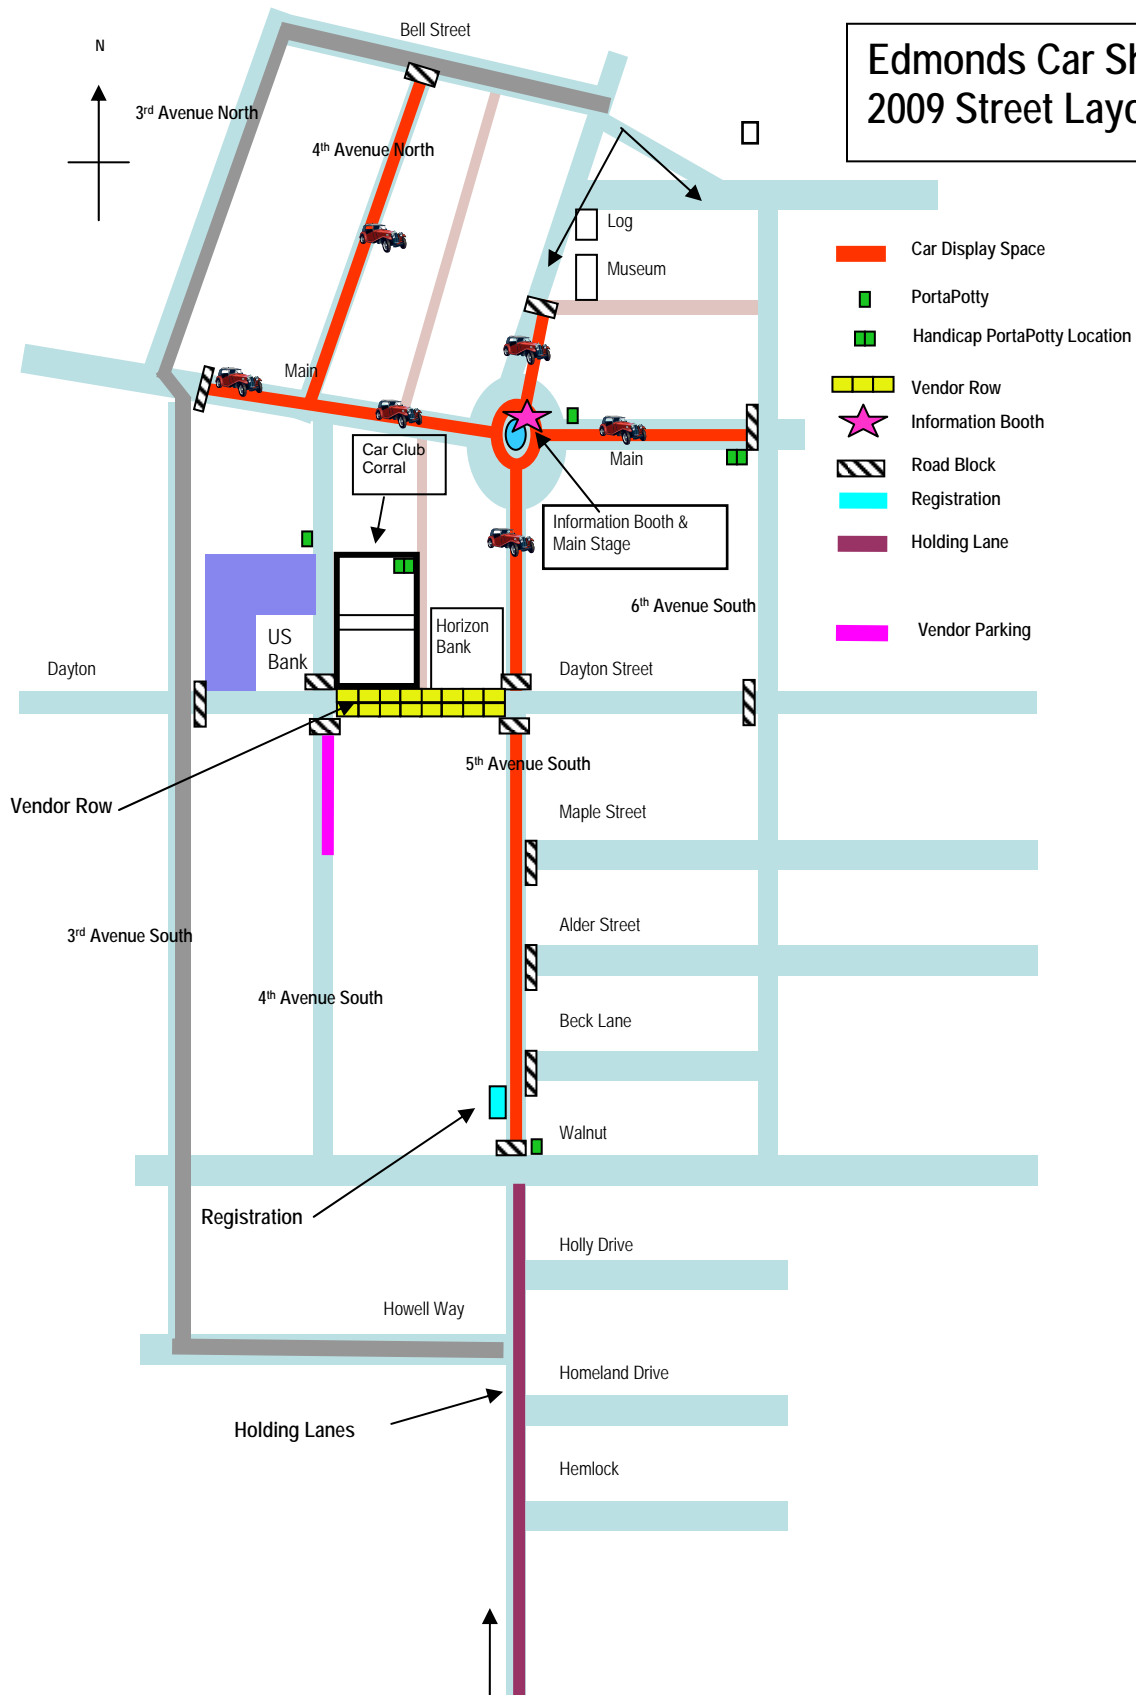

HOW TO GET HERE

1. From Highway 5, take Exit 177 (Edmonds/Kingston Ferry) and follow Route 104 West which becomes Edmonds Way.
2. Continue west on Edmonds Way, through intersection @ 226th Street S.W. Stay to the left (do not take the Kingston Ferry exit). Edmonds Way will become 5th Avenue South as you come into downtown Edmonds. Staging lanes will be on 5th Avenue South.

Edmonds Car Show 2009 Street Layout

Enter the show from 5th Avenue S. to get to registration check-in.